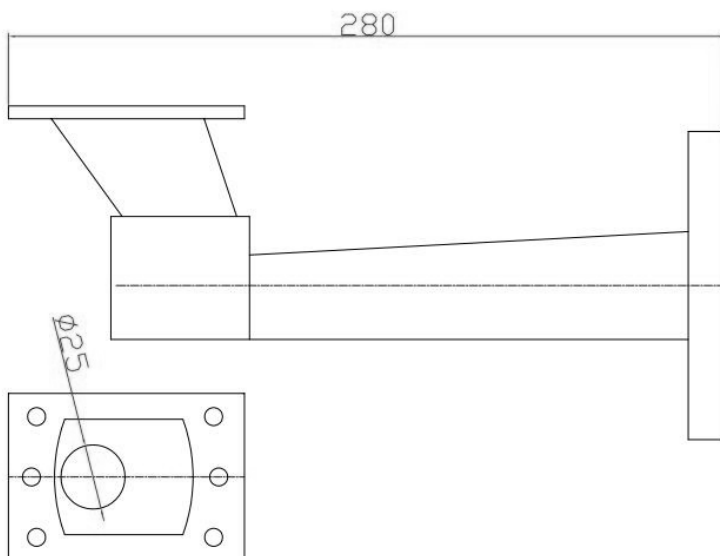

Cable Management Bracket

B07

Technical Specification

Model: B07

Material: Aluminium Alloy

Mounting: Wall Mount bracket with cable management

Installation Environment: Indoor/Outdoor

Color: White

Dimension: 280*120*84mm

N.W.: 0.8KG

G.W.: 1KG

Dimension

Unit: mm