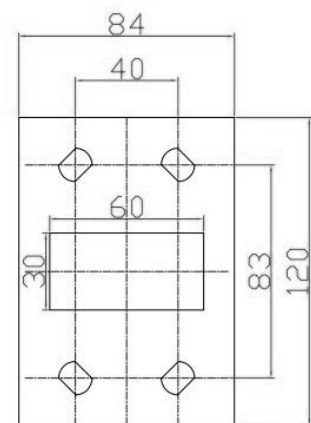

Cable Management Bracket

B07

Technical Specification

Model: B07

Material: Aluminium Alloy

Mounting: Wall Mount bracket with cable management

Installation Environment: Indoor/Outdoor

Color: White

Dimension: 280*120*84mm

N.W.: 0.8KG

G.W.: 1KG

Dimension

Unit: mm