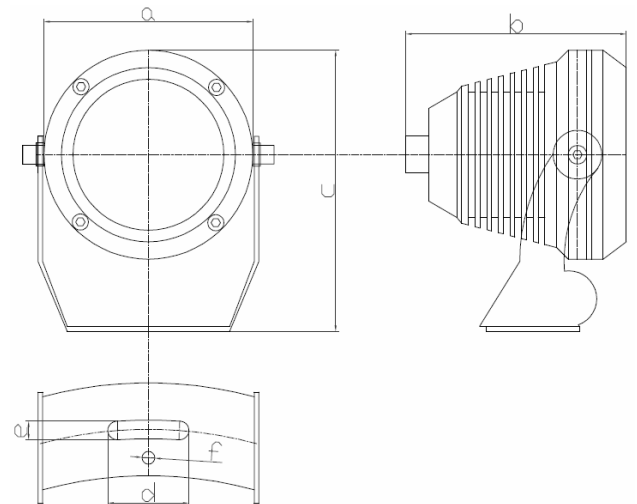

Viewing picture at night

With white light

Without white light

S-SA6-W

Product Certificate

Technical Specification

LED type: 6pieces high power white light LED
 Luminous flux: 850lm
 Color temperature: 5500-6000K/3000-3500K
 Beam angle: 15 to 120°
 Beam distance: 10 to 80m
 Bracket: wall mount bracket
 Working voltage: 12V DC 1000mA
 Power consumption: 12W
 Day/night switch: With/without CDS sensor
 Working temperatures: -30 to 50°C
 Protection level: IP66
 Color: black
 Panel: tempered glass panel
 Housing: aluminum die-casting housing
 Net weight: 0.53kg
 Gross weight: 0.6kg
 Dimensions: 125*220*105mm

Drawing

a: 90mm b: 97mm
 c: 121mm d: 35mm
 e: 8mm f: 5.5mm

Model for Selection

Model	Beam angle	Viewing distance
S-SA6-15-W	15°	80m
S-SA6-30-W	30°	60m
S-SA6-45-W	45°	50m
S-SA6-60-W	60°	30m
S-SA6-90-W	90°	15m
S-SA6-120-W	120°	10m