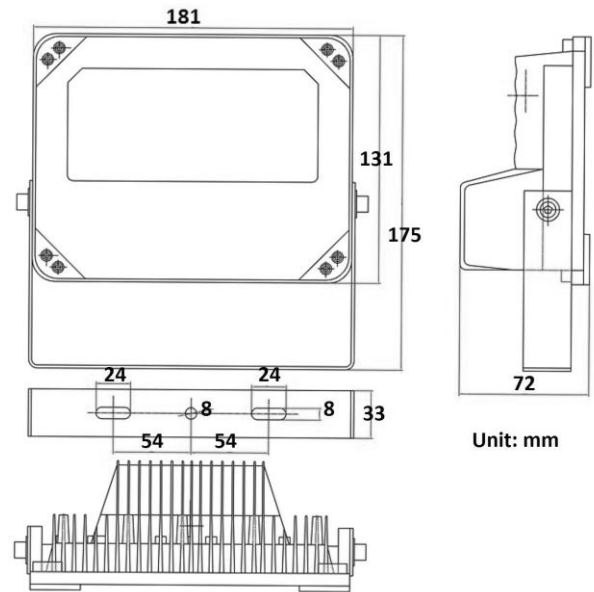

LED type: 15pieces high power white light LED
 Luminous flux: 1800lm
 Color temperature: 5000K-6500K
 Beam angle: 30 to 60°
 Beam distance: 60 to 40m
 Bracket: wall mount bracket
 Working voltage: 85-265V AC
 Power consumption: 18W
 Day/night switch: automatic
 Working temperatures: -30 to 50°C
 Protection level: IP66
 Color: beige
 Panel: tempered glass panel
 Housing: aluminum die-casting housing
 N.W: 1.2KG
 G.W: 1.5KG
 Dimension: L181*H131*W72mm
 Packing dimension: L210*H180*W100mm

Drawing

Model for Selection

Model	Beam angle	Viewing distance
S-SG15A-30-A-W	30°	60m
S-SG15A-45-A-W	45°	50m
S-SG15A-60-A-W	60°	40m

*Viewing distance is tested by Sony 1/3 CCD Camera with 0.01LUX.

*To achieve the distance needed, please pay attention to your camera specification and lens before purchase. It is normal phenomenon that distance may vary due to different cameras and lens.